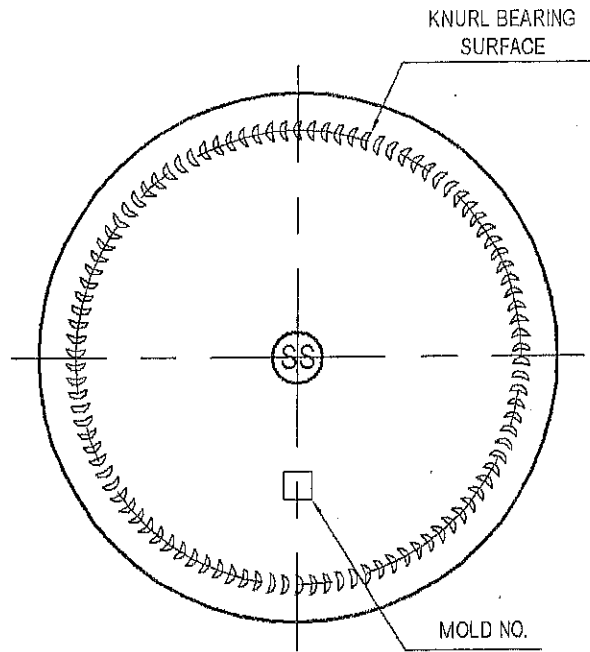

S / 21
GPI 20-400

The 32oz Boston Round

Fill Point Capacity: 32oz
 Brimful Capacity: 1000cc +/- 12cc
 Weight: 480g +/- 20gm
 Height: 205.7mm +/- 1.4mm
 Diameter: 94.5mm +/- 1.8mm
 Finish: 28-400
 Mold#: