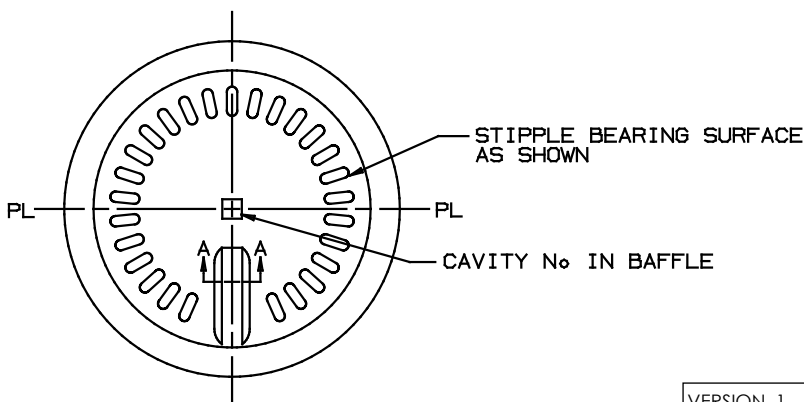

FINISH DETAIL  
SCALE 2 x 1

SECTION A-A  
SCALE 5 x 1

Type:  
SPIRIT

The  
750ml Las Vegas  
Fill Point Capacity: 750ml  
Brimful Capacity: 785cc +/- 7.5cc  
Weight: 27.51oz  
Height: 329.49mm +/- 1.98mm  
Diameter: 88.22mm  
Finish: BT  
Mold#: L960FT