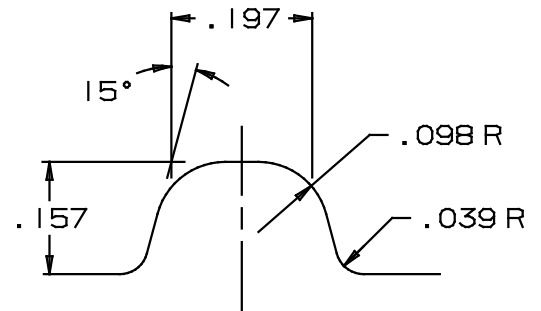

FINISH DETAIL  
SCALE 2 x 1

SECTION A-A  
SCALE 5 x 1

Type:  
SPIRIT

The  
750ml Las Vegas  
Fill Point Capacity: 750ml  
Brimful Capacity: 785cc +/- 7.5cc  
Weight: 27.51oz  
Height: 329.49mm +/- 1.98mm  
Diameter: 88.22mm  
Finish: BT  
Mold#: L960FT