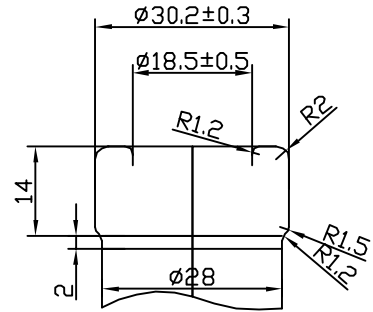

Type:
SPIRIT

1:1

The NIAGARA

Fill Point Capacity: 375ml
Brimful Capacity: 392 ± 8ml

Weight: 530g

Height: 331mm

Diameter: 55.8mm

Finish: BT

Mold#: 2766

Date: January 25, 2010

Version 3

Changes: Removed spotting lug