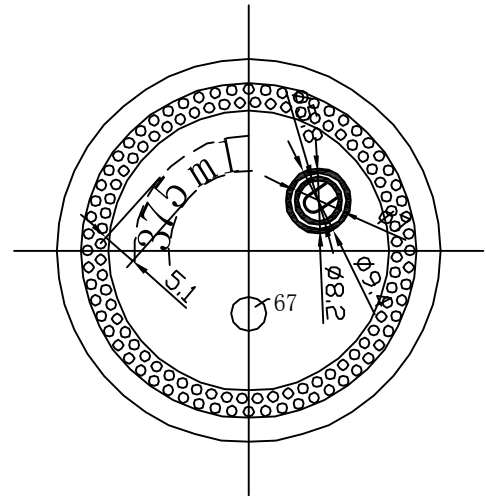

Type:
SPIRIT

1:1

The NIAGARA

Fill Point Capacity: 375ml
Brimful Capacity: 392 ± 8ml

Weight: 530g

Height: 331mm

Diameter: 55.8mm

Finish: BT

Mold#: 2766

Date: January 25, 2010

Version 3

Changes: Removed spotting lug